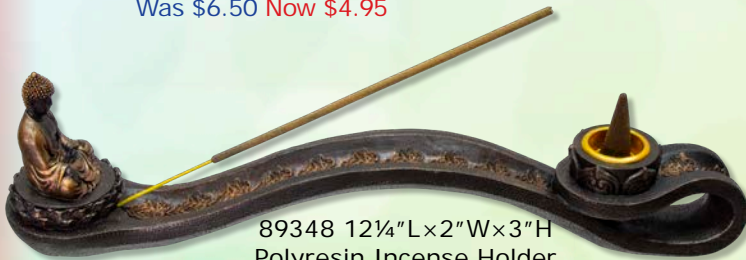

89720 9½"L×2"W
Ganesha Mudra Hand
Was \$11.75 Now \$8.95

89719 9½"L×2"W
Buddha Mudra Hand

89688 4"W×3½"D×7½"H
Lily Pad & Cascading Leaves
Was \$13.95 Now \$9.95

89690 4"W×3½"D×7½"H
Lily Pad & Cascading Leaves
Was \$13.95 Now \$9.95

89334 13"L×2"W×4½"H
Purple Fairy w/Rubber Wings
Was \$12.75 Now \$8.95

89337 9½"L×1¼"W×3"H
Lucky Elephant
Was \$6.50 Now \$4.95

89635 11"L×2"W×3"H
Polyresin Incense Holder
Ganesha
Was \$11.00 Now \$5.95 (each)

89348 12¼"L×2"W×3"H
Polyresin Incense Holder
Lotus Buddha
Was \$11.00 Now \$6.95

* No mix and match of styles for quantity discounts — Prices are subject to change without notice *

Close Out Clearance Items (Available until Out of Stock)