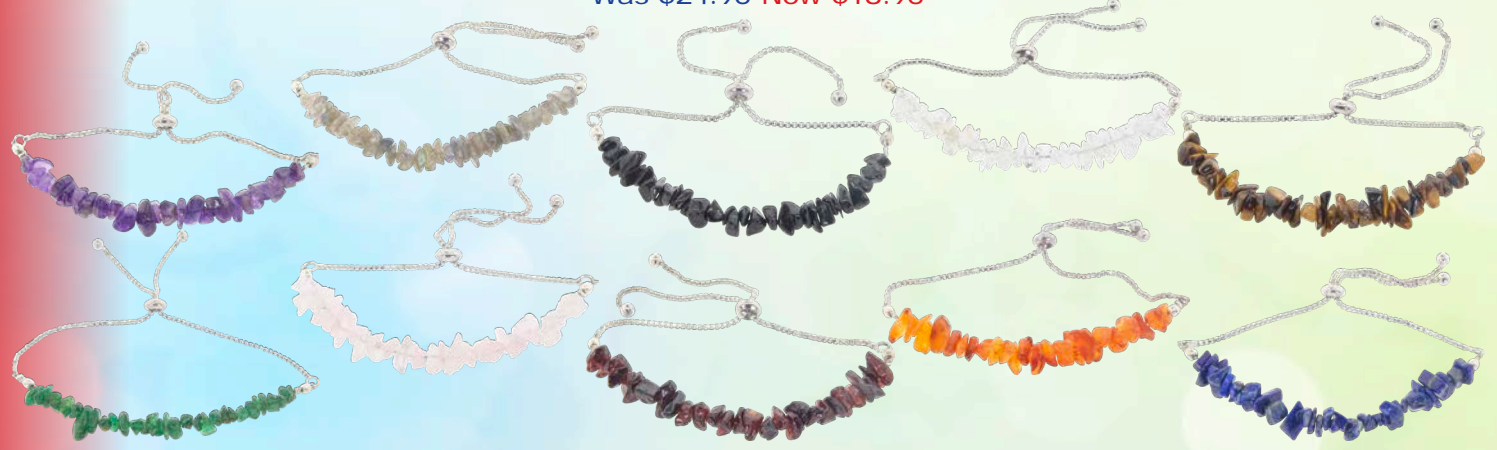

Gemstone Adjustable Chip Bracelets (Pack of 10)

Was $24.95 Now $18.95

98880
Asst'd Stones